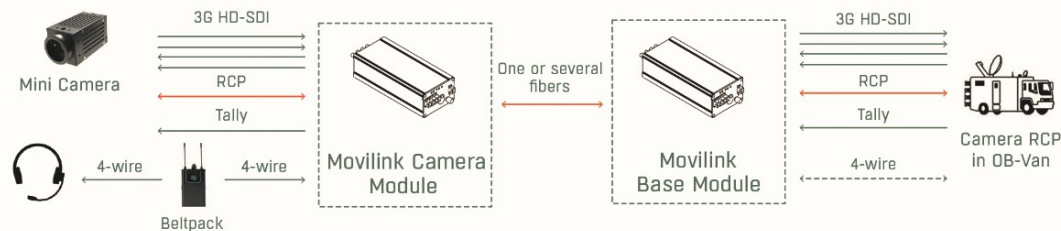

# ROBOTIC POLECAM KIT

A combination of Robyhead D1 remote head with standard pole and gyro-stabilized head XS provides an efficient robotic solution suitable for multiple application.

## 3 MOVILINK CAMERA MODULE

Each kit is equipped with the Movilink fiber-optic converter and CyanView RCP

Robotic polecam has been engaged in production of Russian Football Premier League matches, Japan Professional Football League matches, multiple football matches in Germany.