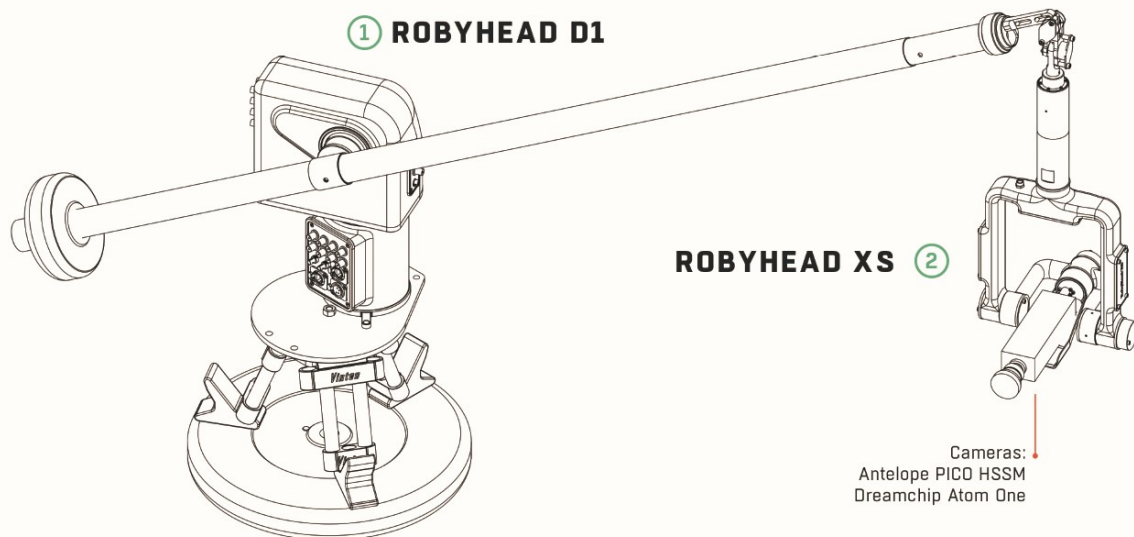

# ROBOTIC POLECAM KIT

A combination of Robyhead D1 remote head with standard pole and gyro-stabilized head XS provides an efficient robotic solution suitable for multiple application.